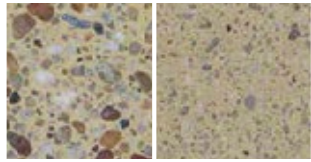

CITYSTONE®

CityStone | Tigres - Honed

1800 191 131

australianpaving.com

AUSTRALIAN
PAVING CENTRE

adbri MASONRY

Features

- Wide range of colour options
- Available in honed or shotblasted
- Available in 2 sizes

Suitable for

- Alfresco
- Pool Safe
- Courtyards, entertaining areas and patios
- Garden paths, stepping stones and walkways

Colour range

All colours are made to order in this range

Opal

Sunset

Mist

Tigres

Raven

CityStone | Mist - Honed

Citystone - Honed

400 x 400 x 40mm

600 x 300 x 40mm

Citystone - Shotblast

400 x 400 x 40mm

600 x 300 x 40mm