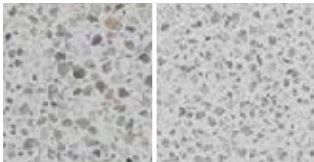

CITYSTONE®

CityStone | Tigres - Honed

1800 191 131

australianpaving.com

AUSTRALIAN
PAVING CENTRE

adbri MASONRY

Features

- Wide range of colour options
- Available in honed or shotblasted
- Available in 2 sizes

Suitable for

- Alfresco
- Pool Safe
- Courtyards, entertaining areas and patios
- Garden paths, stepping stones and walkways

Colour range

All colours are made to order in this range

Opal

Sunset

Mist

Tigres

Raven

CityStone | Mist - Honed

Citystone - Honed

400 x 400 x 40mm

600 x 300 x 40mm

Citystone - Shotblast

400 x 400 x 40mm

600 x 300 x 40mm