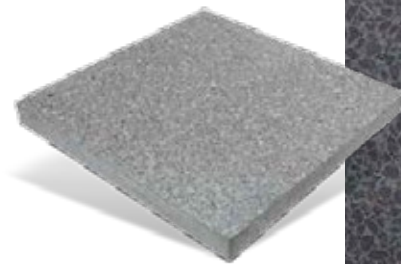

CITYSTONE®

CityStone | Tigres - Honed

1800 191 131

australianpaving.com

AUSTRALIAN
PAVING CENTRE

adbri MASONRY

Features

- Wide range of colour options
- Available in honed or shotblasted
- Available in 2 sizes

Suitable for

- Alfresco
- Pool Safe
- Courtyards, entertaining areas and patios
- Garden paths, stepping stones and walkways

Colour range

All colours are made to order in this range

Opal

Sunset

Mist

Tigres

Raven

CityStone | Mist - Honed

Citystone - Honed

400 x 400 x 40mm

600 x 300 x 40mm

Citystone - Shotblast

400 x 400 x 40mm

600 x 300 x 40mm