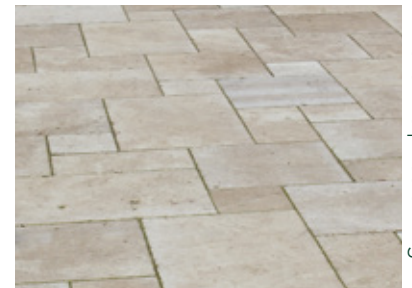

French Pattern Sizes

406 x 610 x 30mm
406 x 406 x 30mm
406 x 203 x 30mm
203 x 203 x 30mm
(12mm also avail)

Travertine | Medium Light