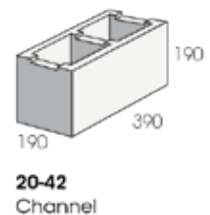

10-03
Half

10-25
Corner Return

20-01
Standard

20-03
Half

20-42
Channel

Colour range*

Pebble

Oak