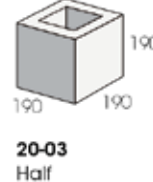

Suitable for

- Residential houses and fences
- Internal and external feature walls
- Use as banding or a feature with other profiles
- Multi-residential and commercial buildings

Specifications

10-01
Standard

10-03
Half

10-25
Corner Return

20-01
Standard

20-03
Half

20-42
Channel

Colour range*

Pebble

Oak