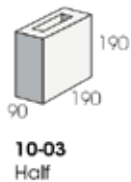

Suitable for

- Residential houses and fences
- Internal and external feature walls
- Use as banding or a feature with other profiles
- Multi-residential and commercial buildings

Specifications

10-01
Standard

10-03
Half

10-25
Corner Return

20-01
Standard

20-03
Half

20-42
Channel

Colour range*

Pebble

Oak