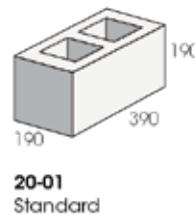

Suitable for

- Residential houses and fences
- Internal and external feature walls
- Use as banding or a feature with other profiles
- Multi-residential and commercial buildings

Specifications

10-01
Standard

10-03
Half

10-25
Corner Return

20-01
Standard

20-03
Half

20-42
Channel

Colour range*

Pebble

Oak